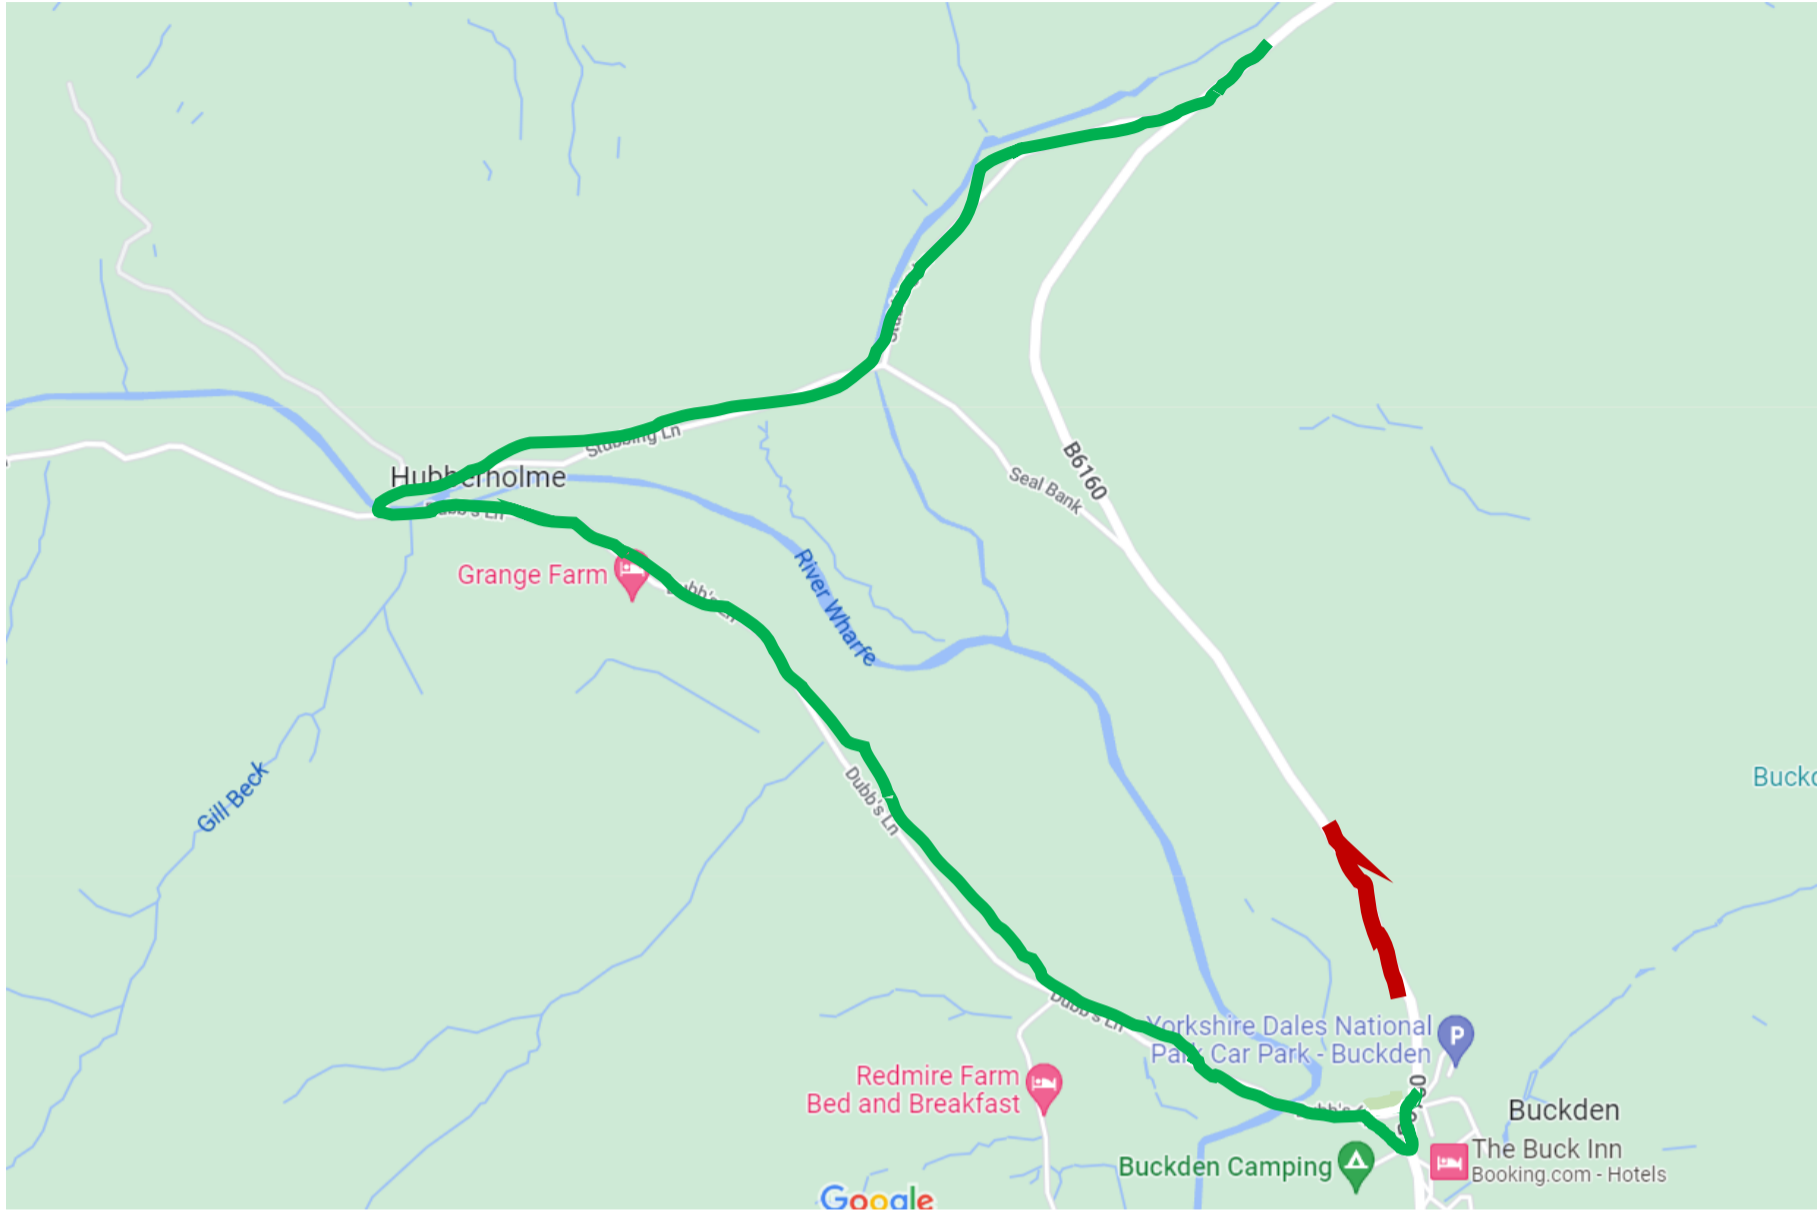

Road Closures in Kettlewell, Starbotton and Buckden

We have been advised by Quickline that there will be 3 night road closures (20:00 – 08:00) taking place on the 3rd of October to the 6th at the locations below. The roads will be reopened during the day. Diversions will be in place in Kettlewell and Buckden and they will try to accommodate essential and local traffic through the Starbotton closure, although there may just be some slight delays while the workers make the route safe.

Kettlewell - 03/10/22 8PM to 06/10/22 8AM

Carriageway, Verge, From Outside Bridge House, Kettlewell, BD23 5PN to Outside Eller House, Kettlewell, BD23 5RQ

Starbotton- 03/10/22 8PM to 06/10/22 8AM

Carriageway, Verge, From Outside Sweetbriar Cottage, Starbotton to Approx 200m North of Sweetbriar Cottage, Starbotton

TZ00170770575 – Diversion Plan - Kettlewell

Road Closure Section in Red on Map above

Diversion in Green on Map above

TZ00193211787 – Diversion Plan - Buckden

Road Closure Section in Red on Map Above

Diversion in Green on Map Above for **light vehicles and local traffic**. See below for diversion of heavy vehicles only in Blue: