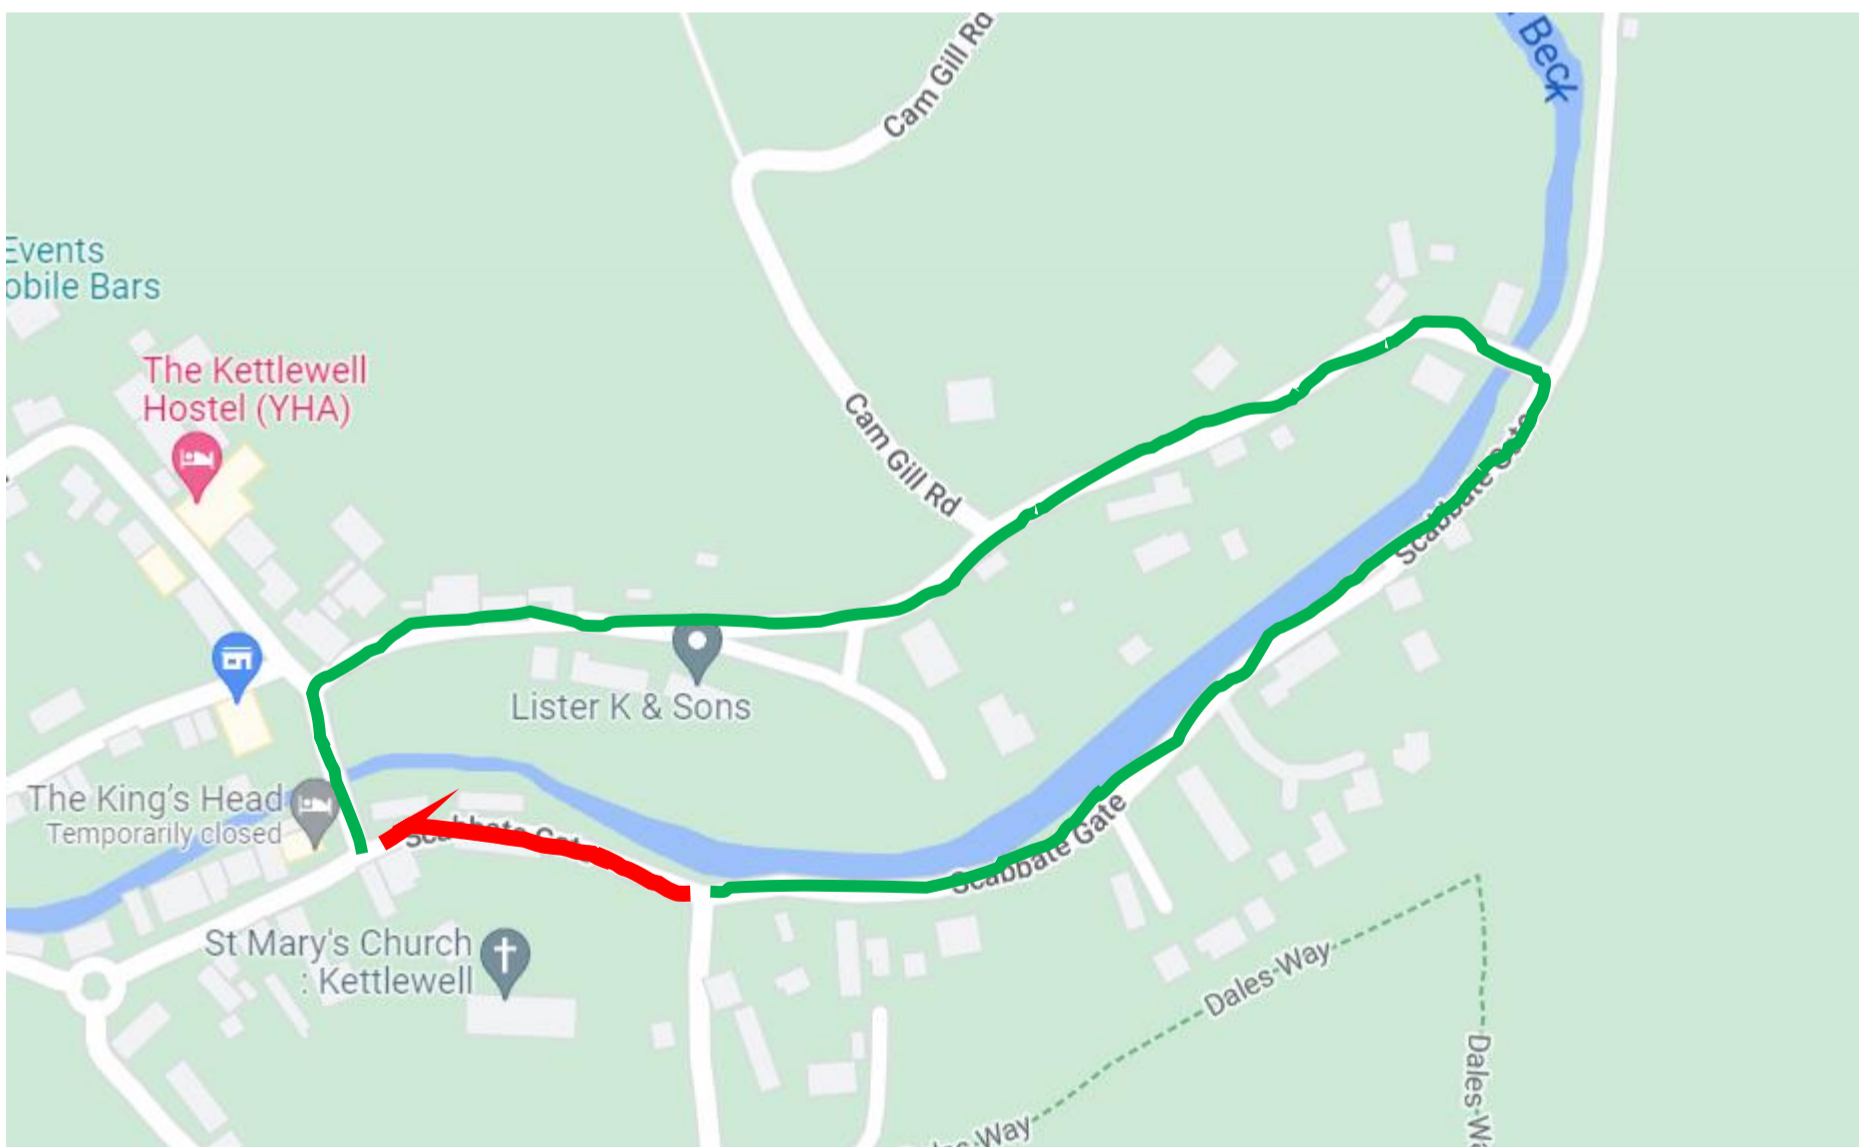

Road Closures in Kettlewell, Starbotton and Buckden

We have been advised by Quickline that there will be 3 night road closures (20:00 – 08:00) taking place on the 3rd of October to the 6th at the locations below. The roads will be reopened during the day. Diversions will be in place in Kettlewell and Buckden and they will try to accommodate essential and local traffic through the Starbotton closure, although there may just be some slight delays while the workers make the route safe.

Anyone wanting more details can contact Lee Jackson, Quickline Area Build Manager on 07800829344

Buckden - 03/10/22 8PM to 06/10/22 8AM

Carriageway, Verge, From Approx 50m of St Michaels School Room, Buckden to Approx 300m Of St Michaels School Room, Buckden on Buckden Wood Lane

Kettlewell - 03/10/22 8PM to 06/10/22 8AM

Carriageway, Verge, From Outside Bridge House, Kettlewell, BD23 5PN to Outside Eller House, Kettlewell, BD23 5RQ

Starbotton- 03/10/22 8PM to 06/10/22 8AM

Carriageway, Verge, From Outside Sweetbriar Cottage, Starbotton to Approx 200m North of Sweetbriar Cottage, Starbotton

TZ00170770575 – Diversion Plan - Kettlewell

Road Closure Section in Red on Map above

Diversion in Green on Map above

TZ00193211787 – Diversion Plan - Buckden

Road Closure Section in Red on Map Above

Diversion in Green on Map Above for **light vehicles and local traffic**. See below for diversion of heavy vehicles only in Blue: