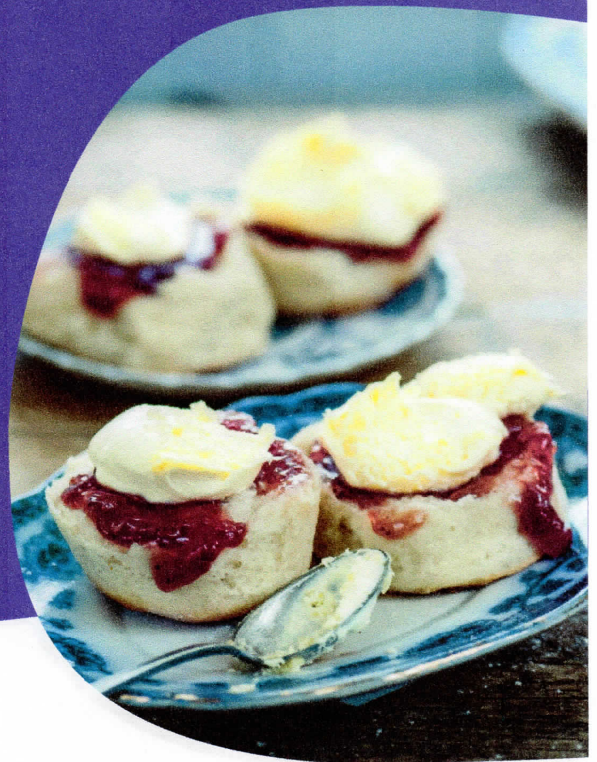

in support of

Sue Ryder
Manorlands
Hospice

Garden Party

**Strawberry Cream Tea, Raffle, Cakes,
Plants & Stalls in beautiful gardens**

Wednesday 6th July,
2-4pm.

Throstles Nest
Conistone with Kilnsey
BD23 5HT

Tickets £8

For Tickets

call: **01756 753139/752012**

in support of