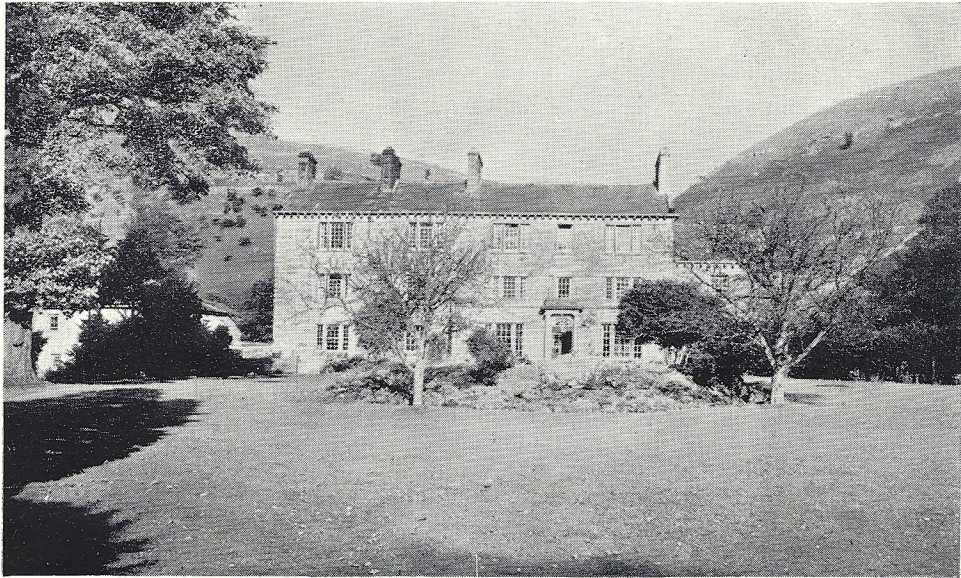

# Buckden House

METHODIST GUILD GUEST HOUSE  
**BUCKDEN, Upper Wharfedale, YORKSHIRE**

A lovely Georgian Manor House at the head of Wharfedale,  
one of the most delightful of the Yorkshire Dales.

To \_\_\_\_\_  
\_\_\_\_\_  
\_\_\_\_\_

Photographed and Published by Hamilton Fisher, 3 Pimlico, Torquay

---

Buckden House from the lawn

The Common Room and Entrance Hall